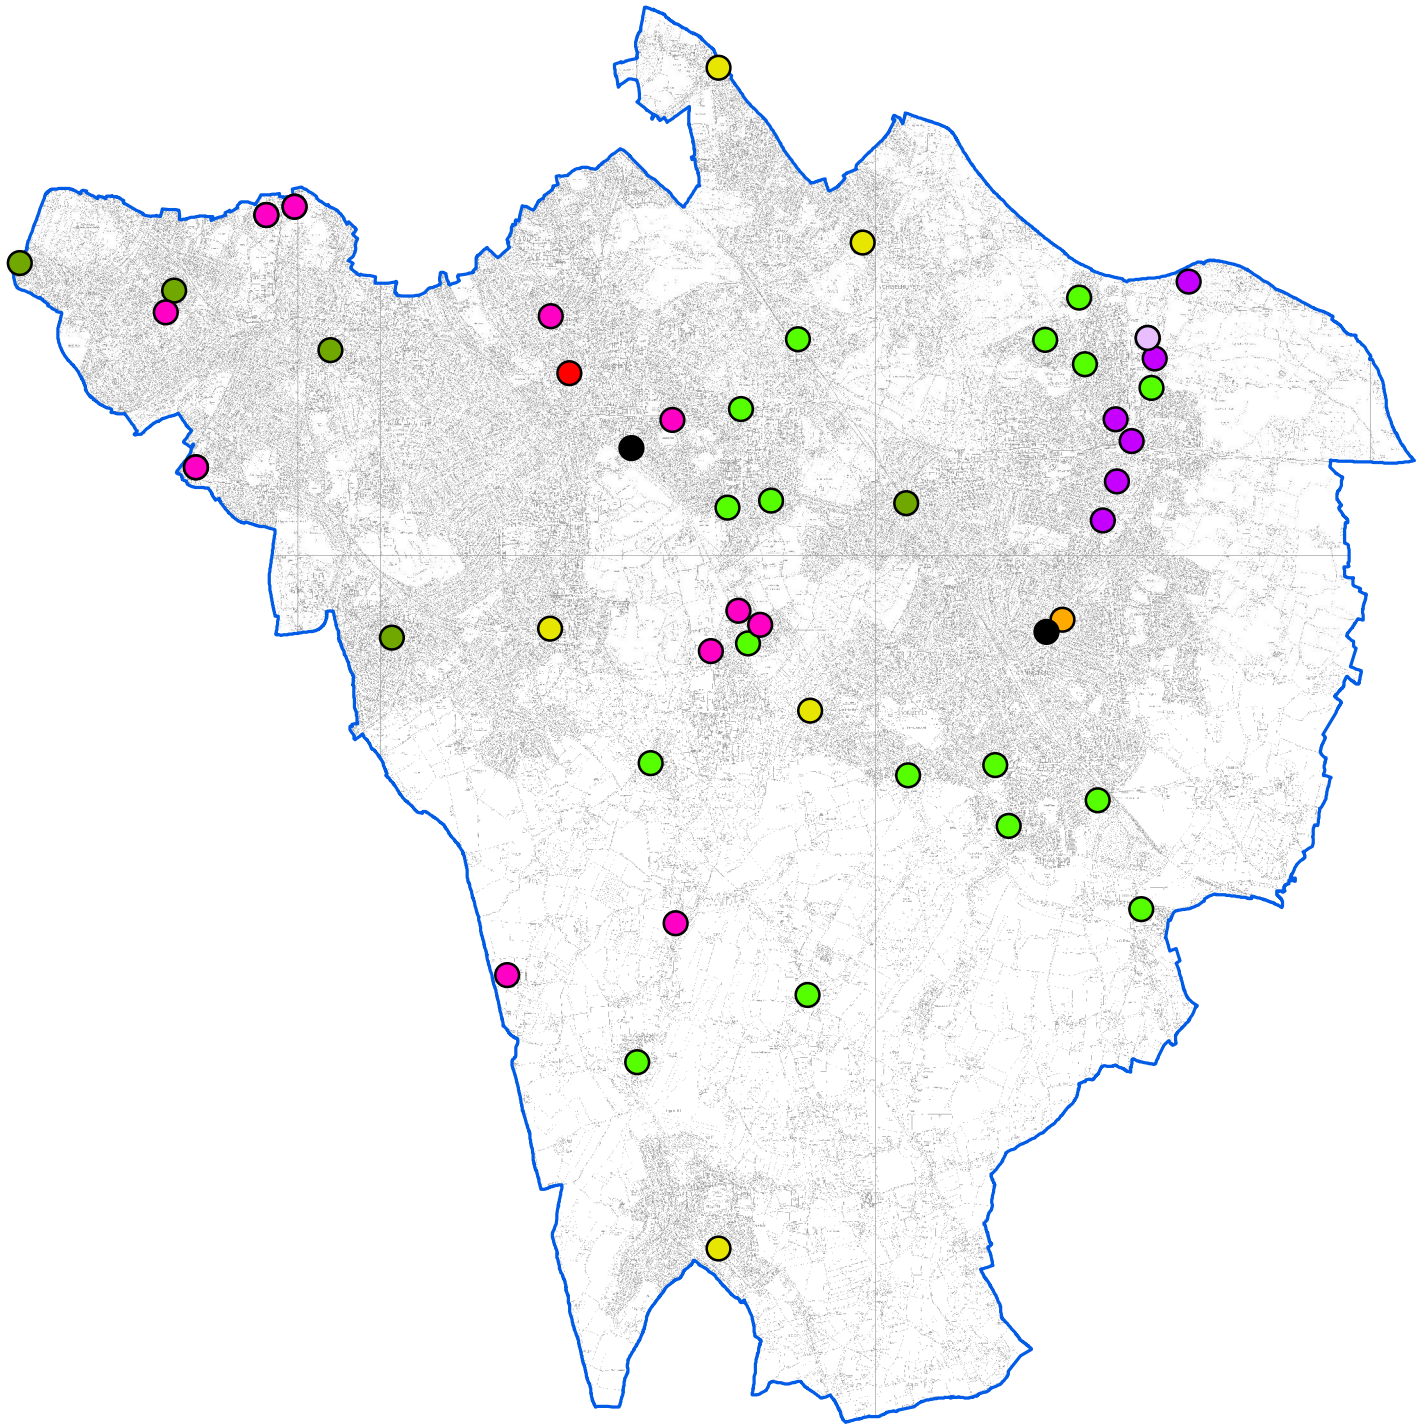

# All areas proposed for A4 Directions - May 2021

## Legend

### Local Plan Designation

- Metropolitan Centre
- Major Town Centre
- District Centre
- Local Centre
- Neighbourhood centres and parades

- Strategic Industrial Locations
- Strategic Industrial Locations & Office Cluster
- Locally Significant Industrial Sites
- Business Improvement Areas
- Office Clusters

SCALE 1:91,836